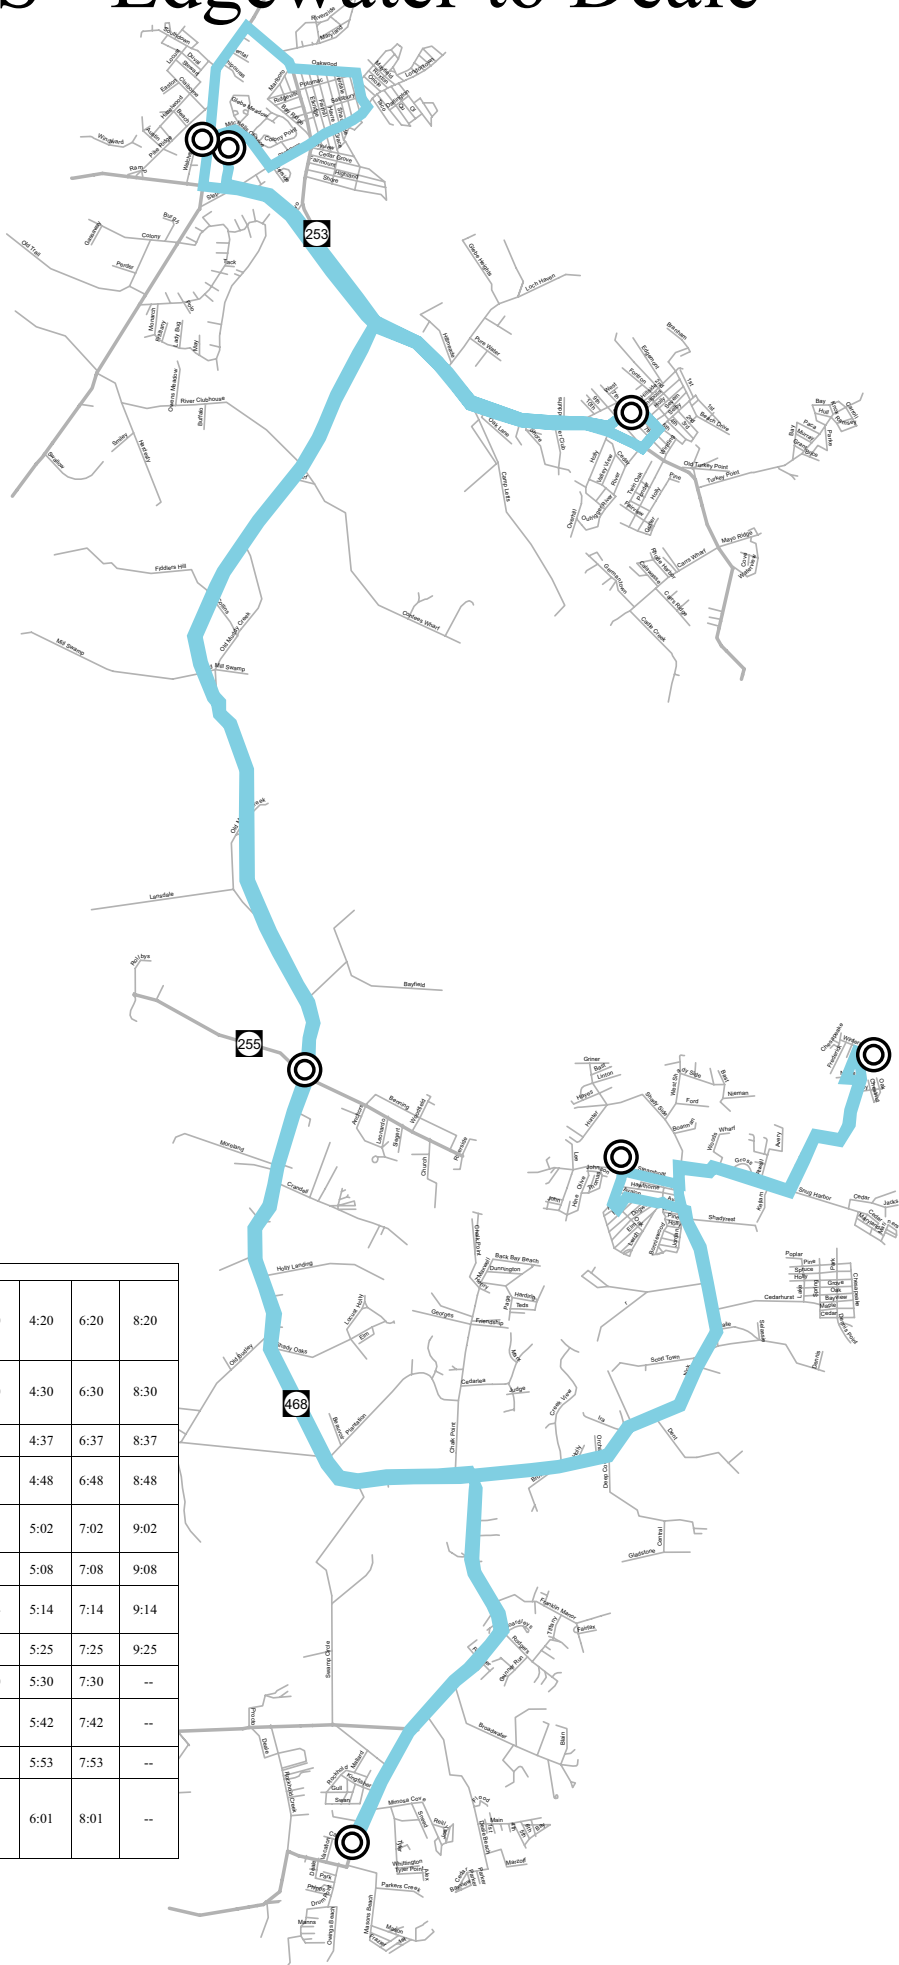

# SCOTS - Edgewater to Deale

Timepoint	Departures							
South River Colony Shopping Center (K-Mart)	6:20AM	8:20	10:20	12:20PM	2:20	4:20	6:20	8:20
Solomons Island Rd & Mitchell's Chance	6:30	8:30	10:30	12:30	2:30	4:30	6:30	8:30
Selby Bay (6 <sup>th</sup> & Hillside)	6:37	8:37	10:37	12:37	2:37	4:37	6:37	8:37
Muddy Creek Rd & Owensboro Rd	6:48	8:48	10:48	12:48	2:48	4:48	6:48	8:48
Shadyside (Lerch Dr & Steamboat Rd)	7:02	9:02	11:02	1:02	3:02	5:02	7:02	9:02
Idlewild Rd & Winters Lane	7:08	9:08	11:08	1:08	3:08	5:08	7:08	9:08
Shady Side Rd & Steamboat Rd	7:14	9:14	11:14	1:14	3:14	5:14	7:14	9:14
Deale Library (Arr)	7:25	9:25	11:25	1:25	3:25	5:25	7:25	9:25
Deale Library (Dep)	7:30	9:30	11:30	1:30	3:30	5:30	7:30	--
Muddy Creek Rd & Galesville Rd	7:42	9:42	11:42	1:42	3:42	5:42	7:42	--
Selby Bay (6 <sup>th</sup> & Hillside)	7:53	9:53	11:53	1:53	3:53	5:53	7:53	--
South River Colony Shopping Center (K-Mart)	8:01	10:01	12:01PM	2:01	4:01	6:01	8:01	--