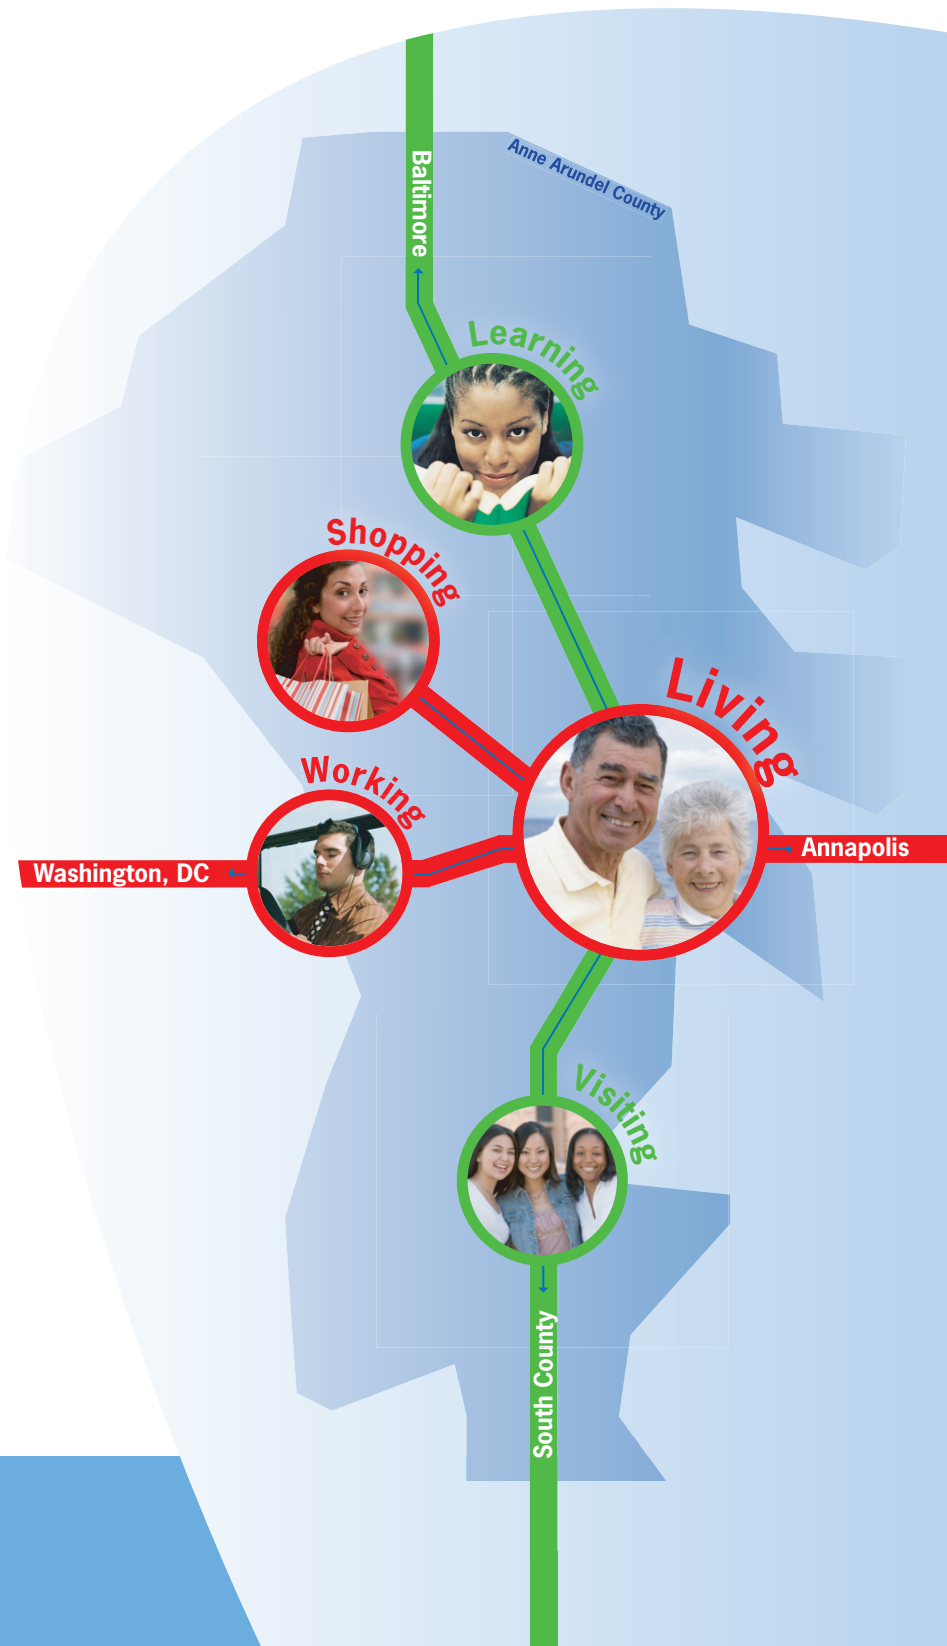

Commuting Made Easy

Call, Click, Connect • 410.269.RIDE • www.artma.org

by the Annapolis Regional Transportation Management Association (ARTMA)

A Good Move

Using public transportation or carpooling for work, school and play is good for you, your wallet and the planet. And ARTMA makes it easy.

ARTMA is a non-profit organization wholly dedicated to increasing mobility, reducing traffic congestion and improving air quality in Anne Arundel County. We provide a network of transportation options for county residents, employees, and visitors. Whether you're headed to Annapolis, South County, Washington, D.C., or Baltimore, ARTMA can get you connected.

Get going today by calling us at 410.269.RIDE or visit our web site at www.artma.org.

ARTMA

Annapolis Regional Transportation
Management Association

Funded by Anne Arundel County